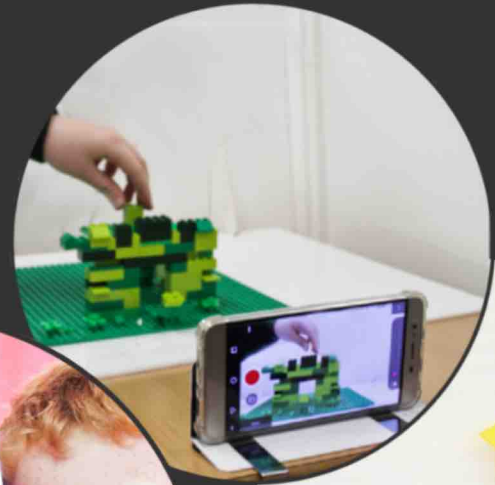

The
LONDON
LENS PROJECT

AFTER
SCHOOL CLUB
(KS2)

ANIMATION CLUB

Sheringdale
Primary School

SUMMER 2024

Mondays
3.30-5pm
12 weeks starting 22 April
equipment provided

Bookings via school system
Contact us [HERE](#)